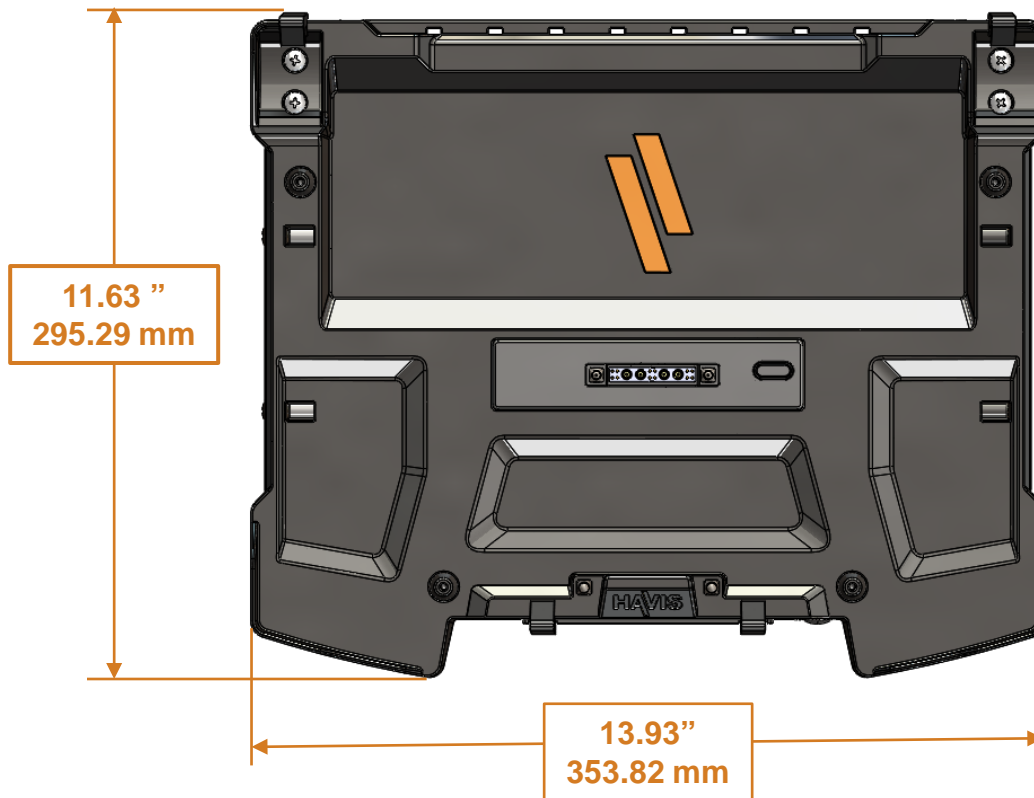

# Havis – DS-GTC-610 Series Docking Station for Getac S410

February 2018

# Havis – DS-GTC-610 Series Docking Station for Getac S410