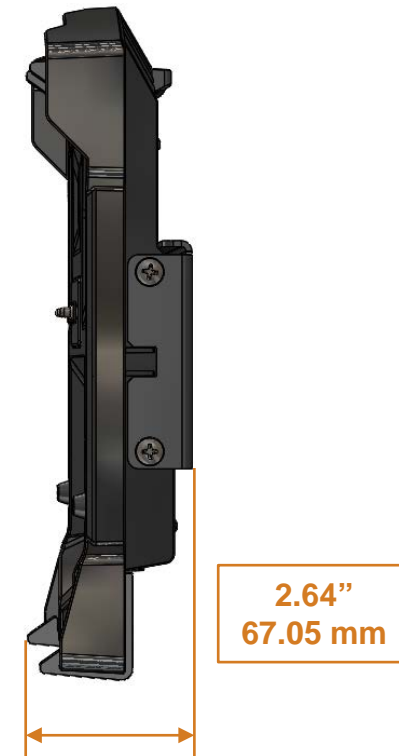

# Havis – DS-GTC-610 Series Docking Station for Getac S410

February 2018

# Havis – DS-GTC-610 Series Docking Station for Getac S410